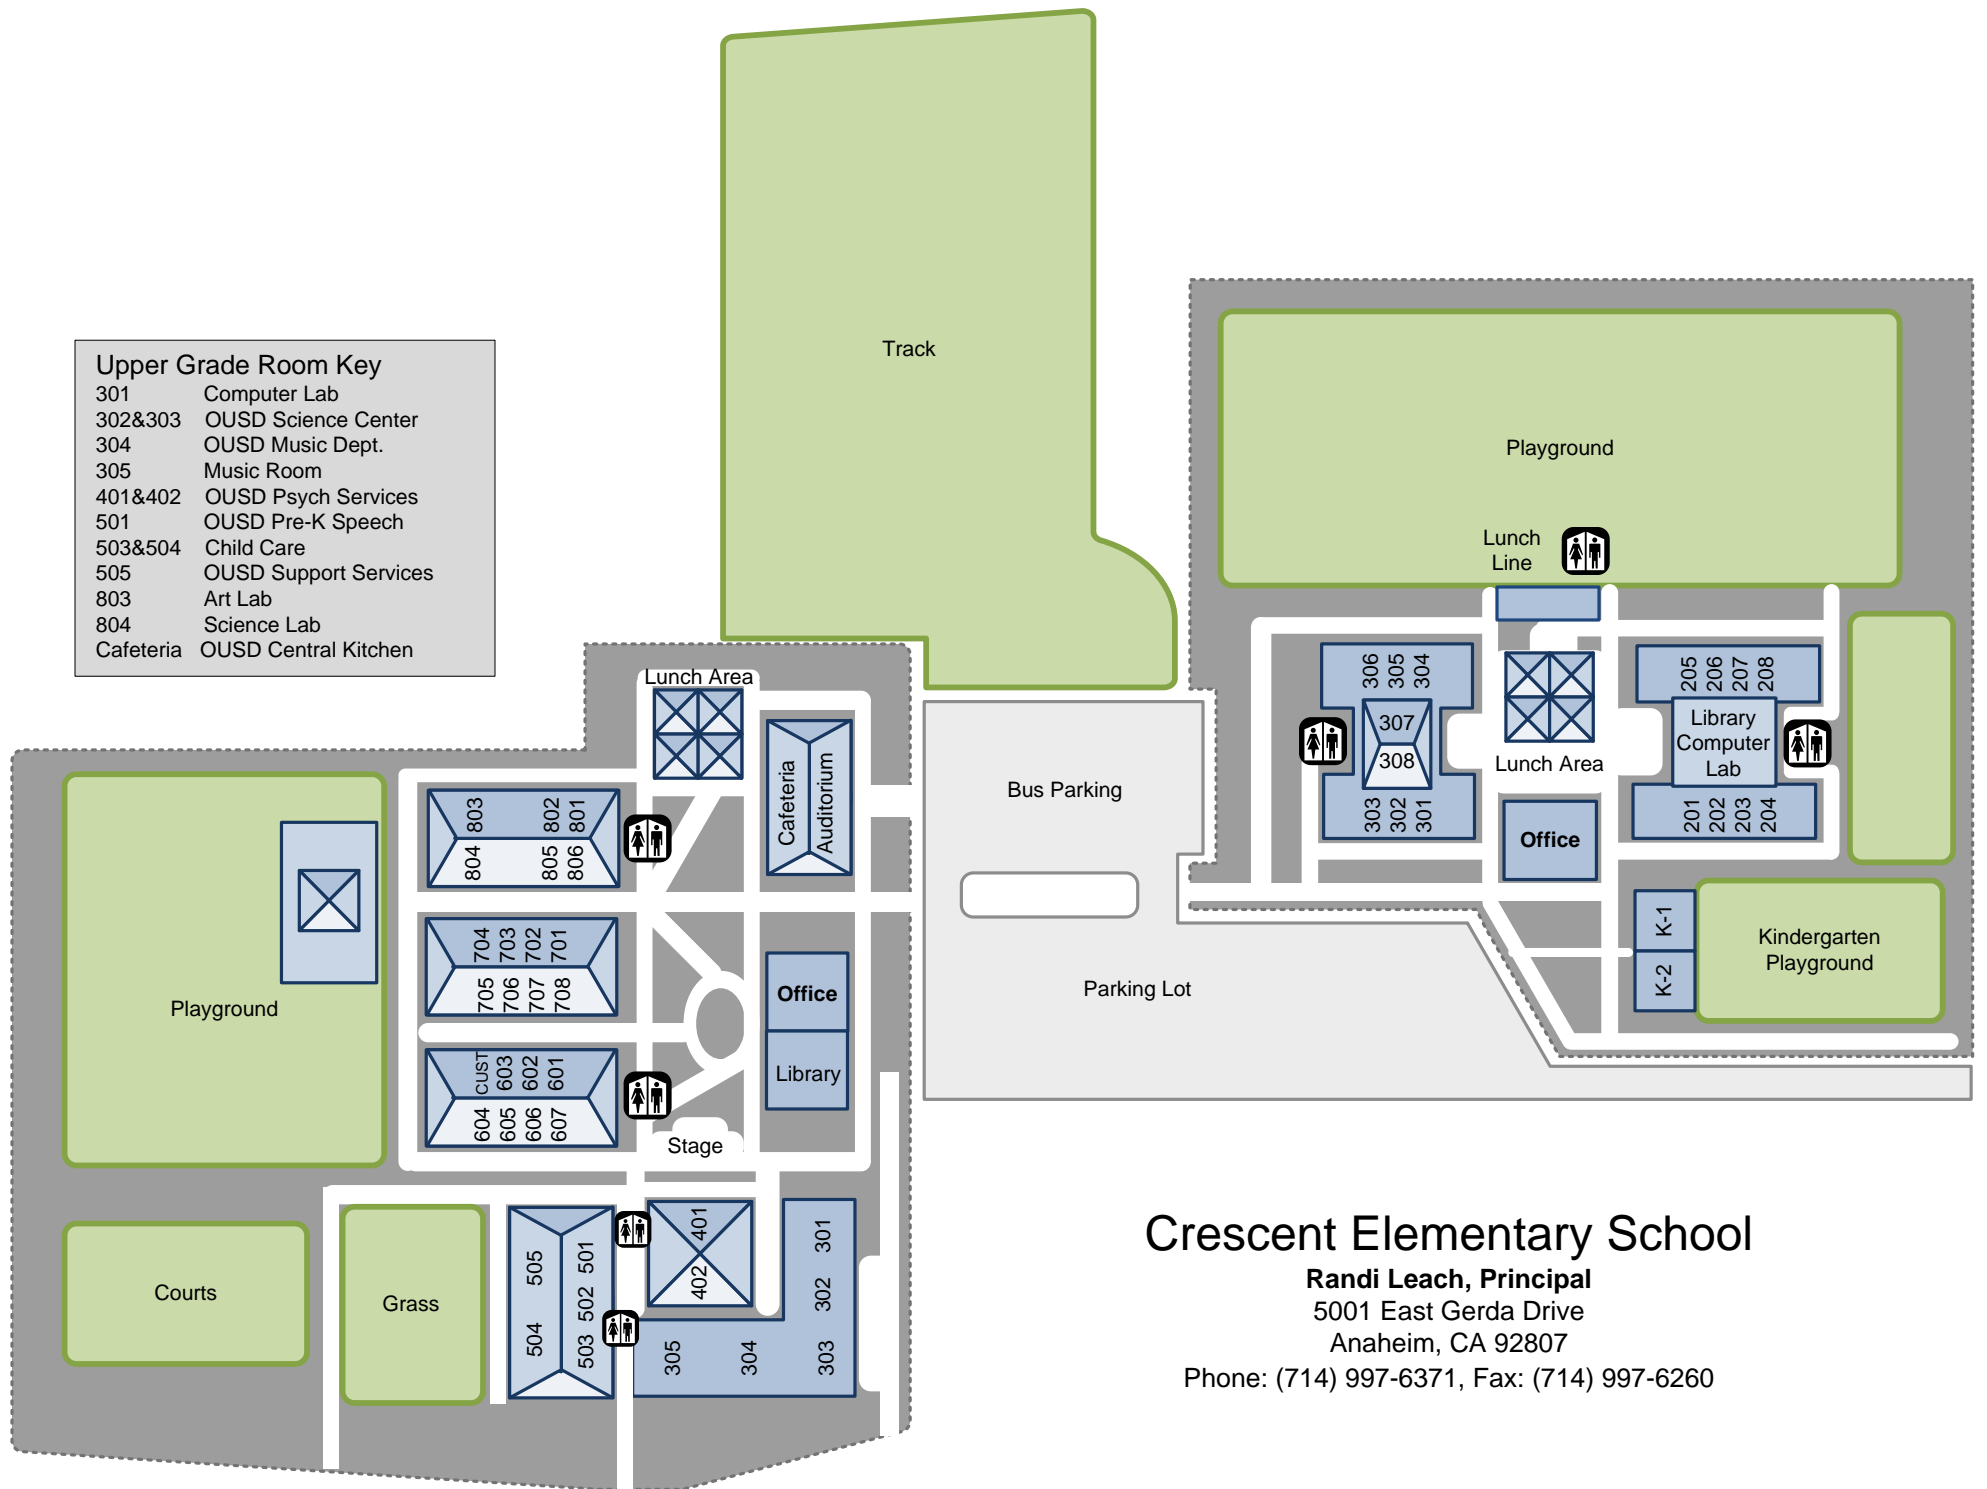

Upper Grade Room Key

- 301 Computer Lab
- 302&303 OUSD Science Center
- 304 OUSD Music Dept.
- 305 Music Room
- 401&402 OUSD Psych Services
- 501 OUSD Pre-K Speech
- 503&504 Child Care
- 505 OUSD Support Services
- 803 Art Lab
- 804 Science Lab
- Cafeteria OUSD Central Kitchen