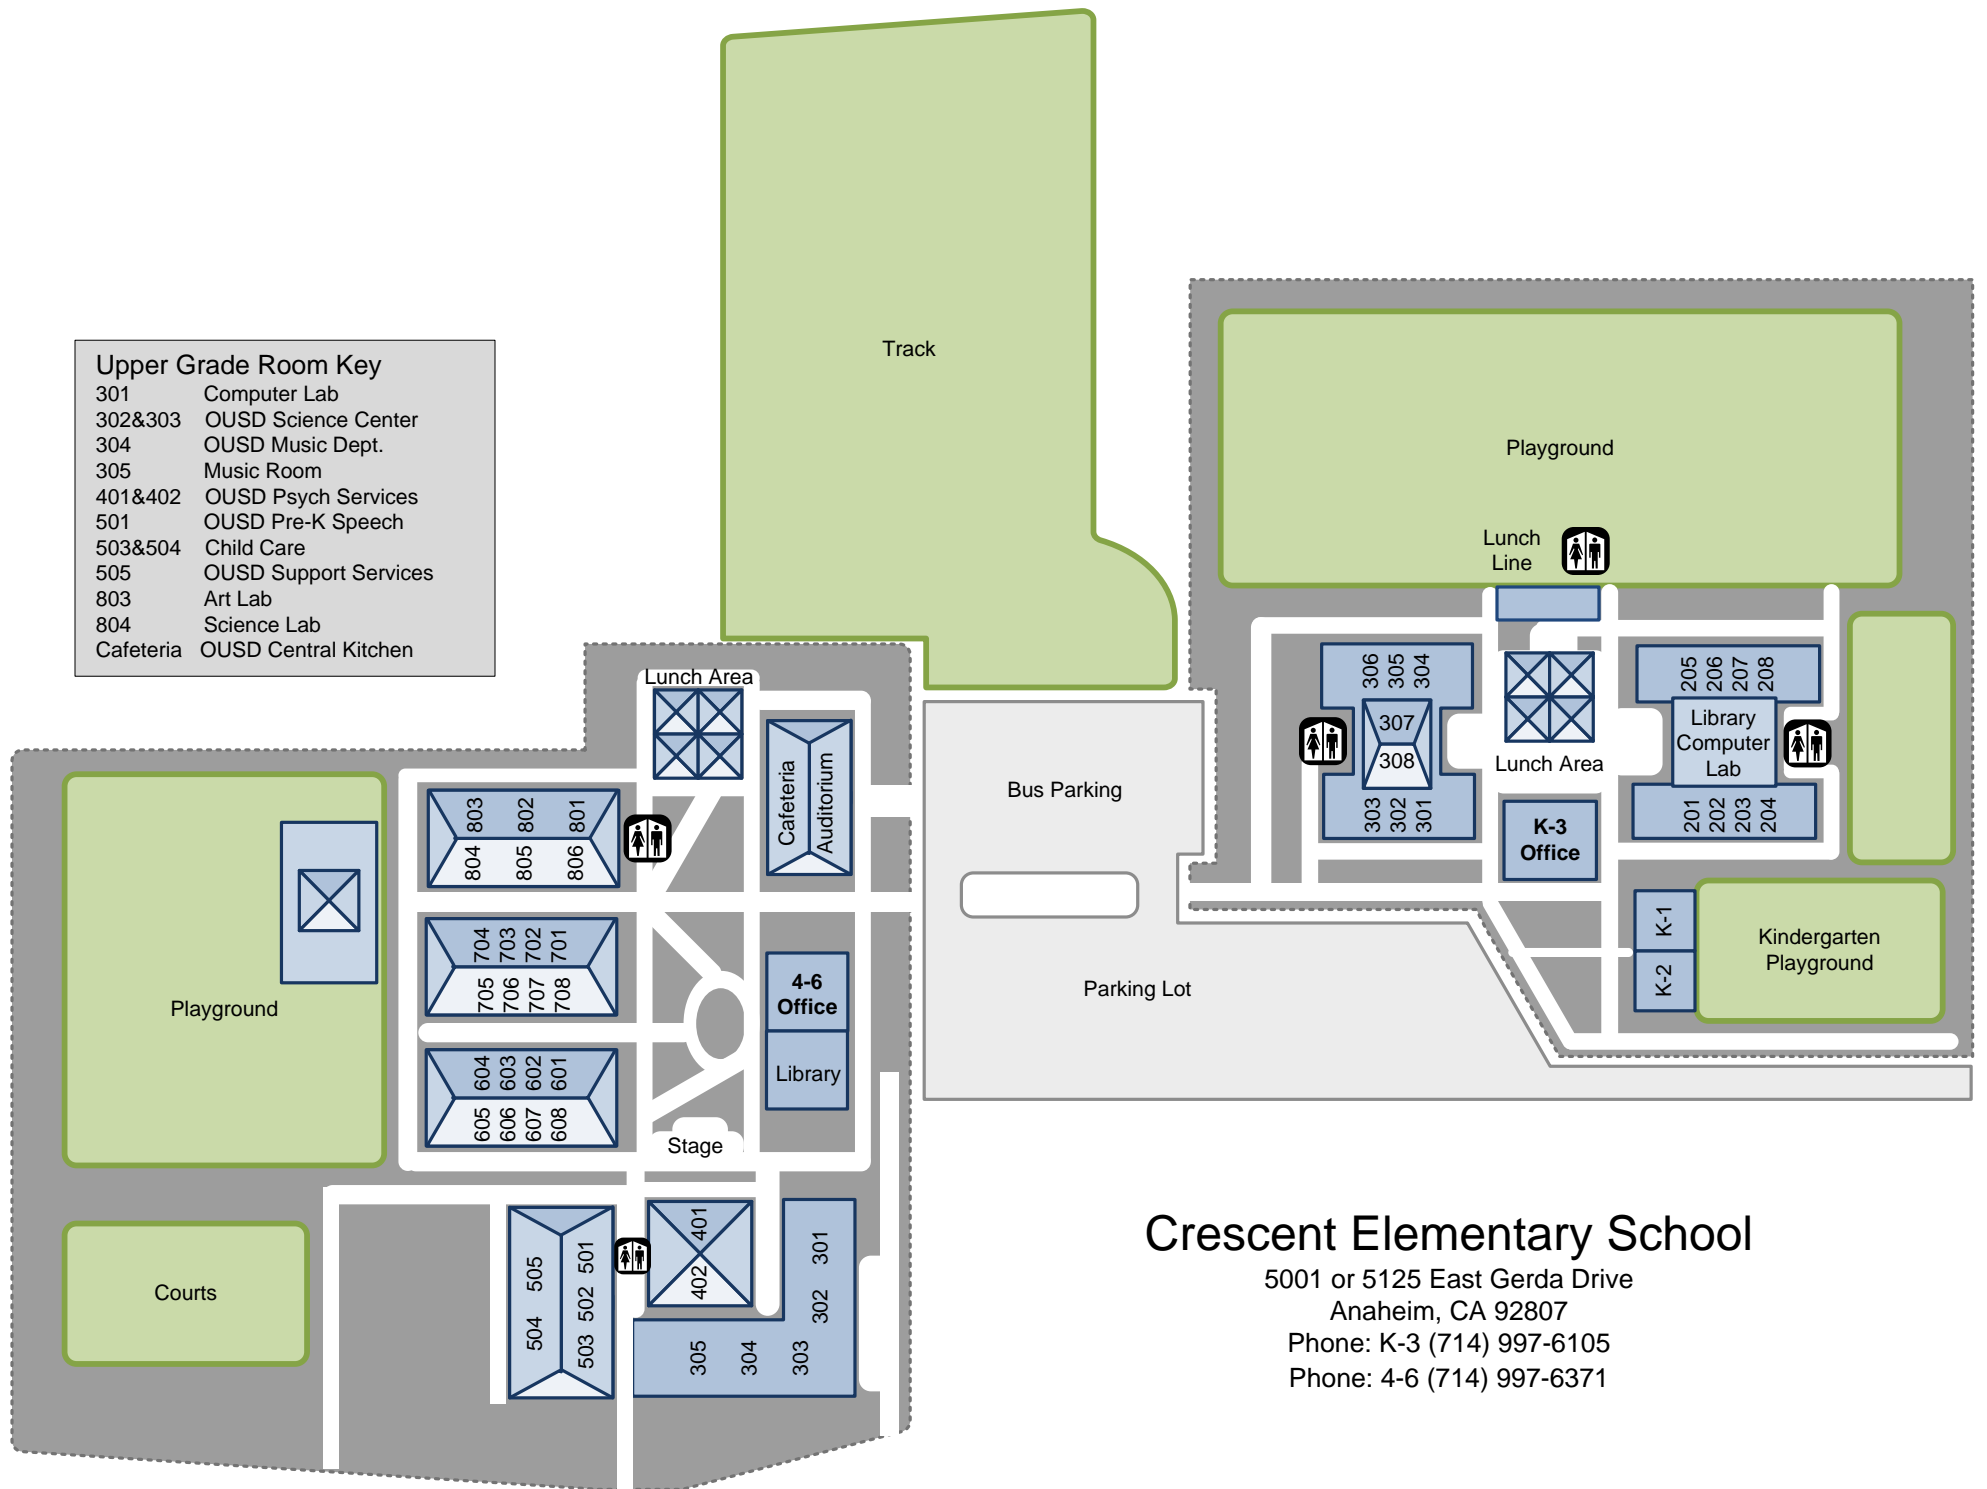

Upper Grade Room Key

- 301 Computer Lab
- 302&303 OUSD Science Center
- 304 OUSD Music Dept.
- 305 Music Room
- 401&402 OUSD Psych Services
- 501 OUSD Pre-K Speech
- 503&504 Child Care
- 505 OUSD Support Services
- 803 Art Lab
- 804 Science Lab
- Cafeteria OUSD Central Kitchen