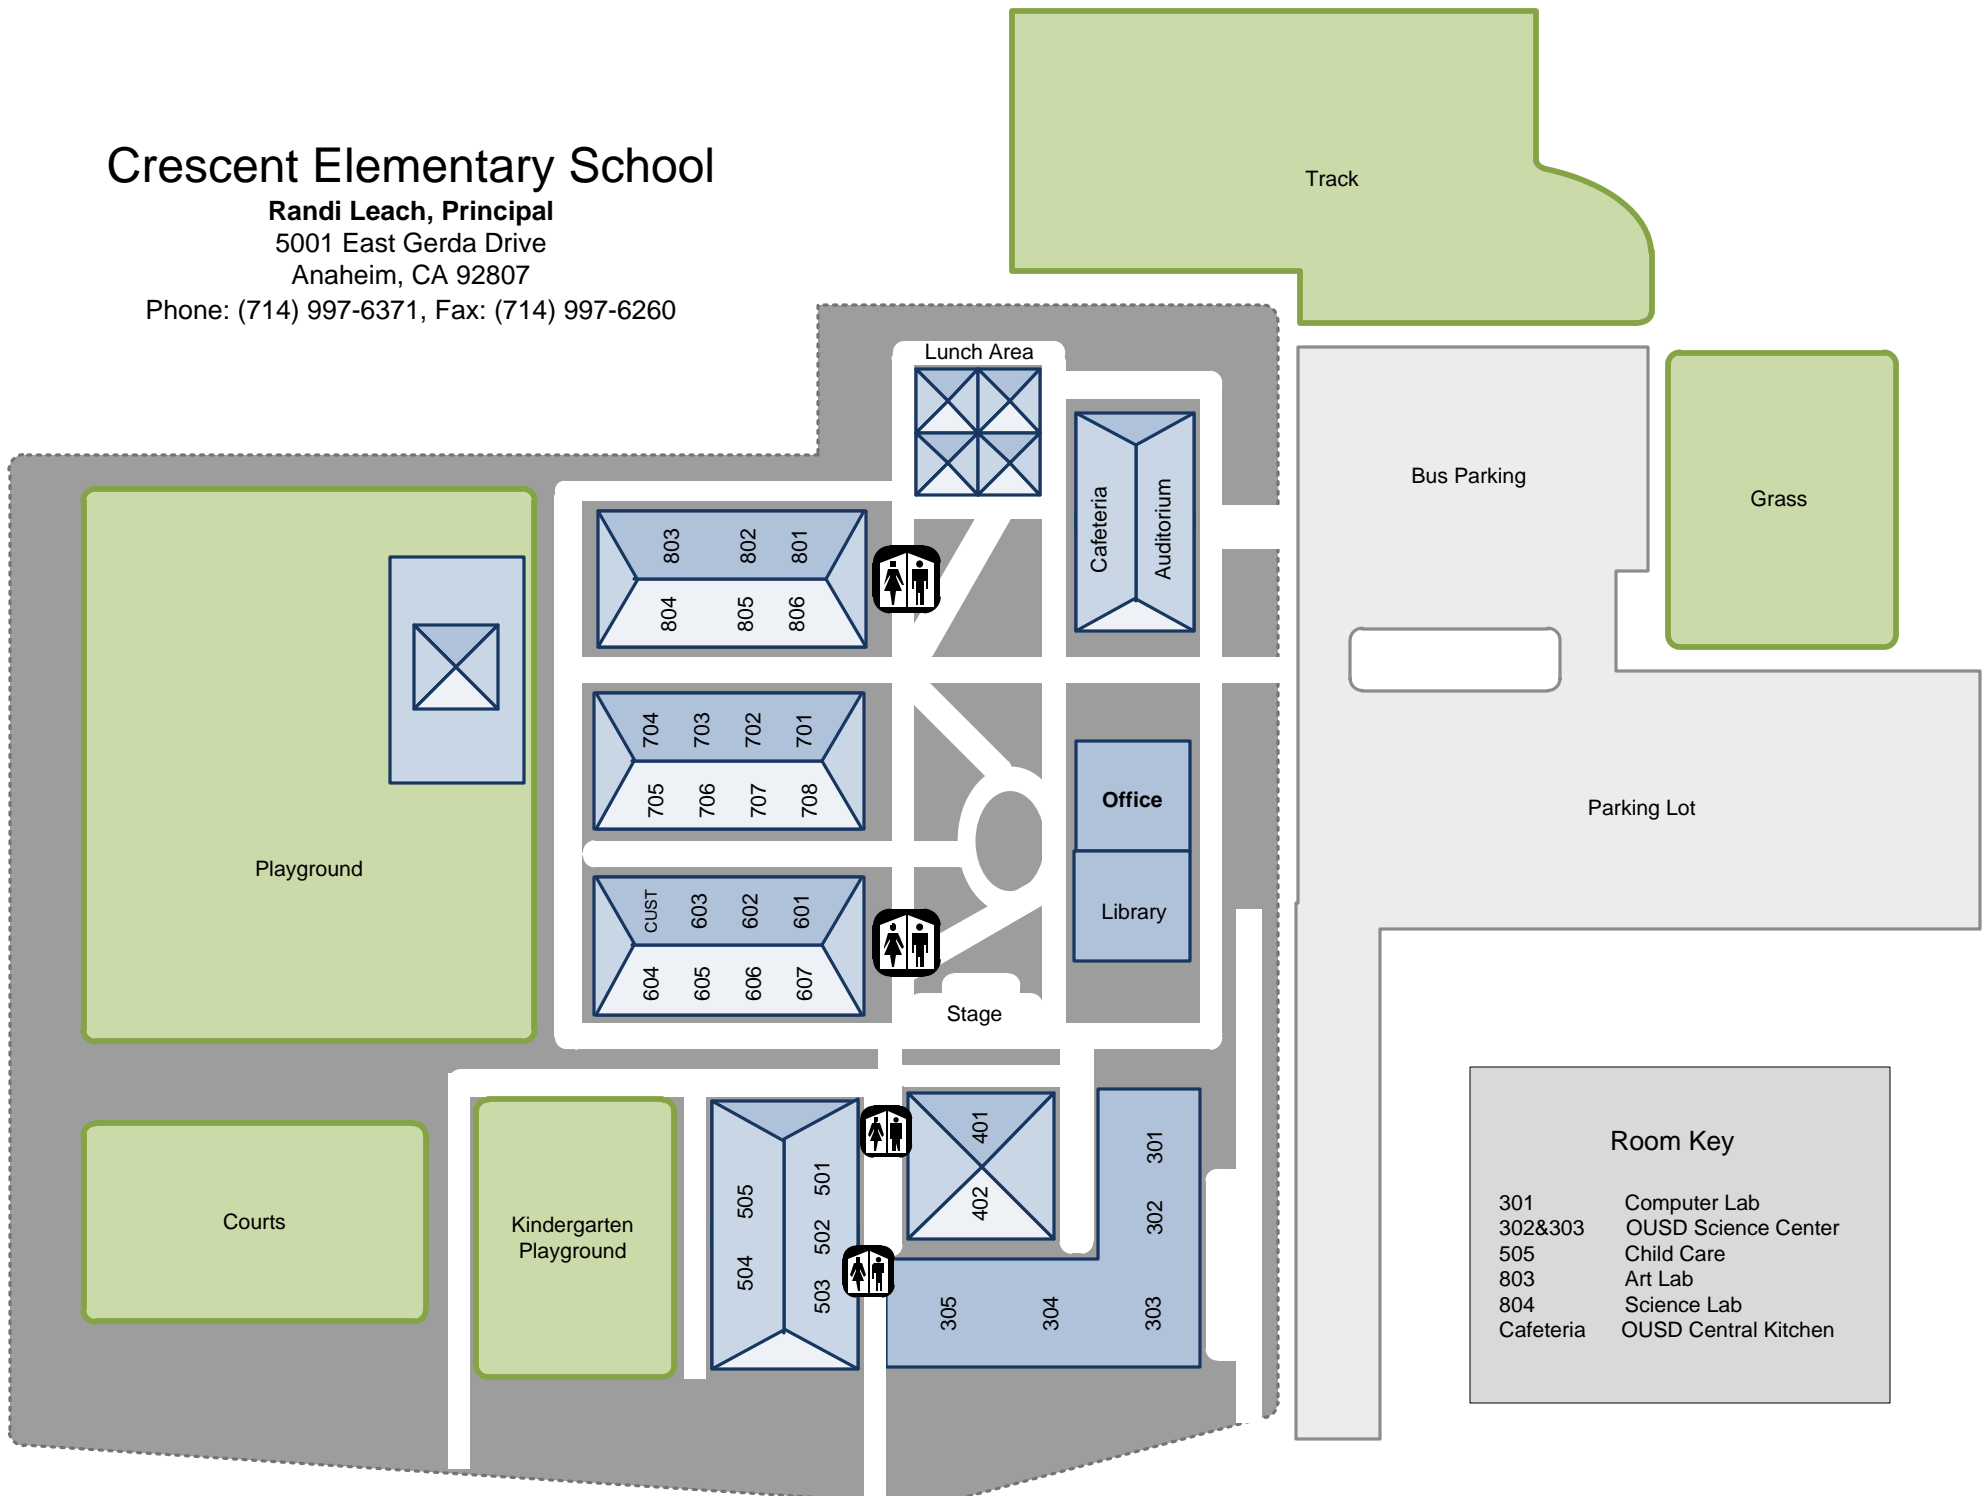

Crescent Elementary School

Randi Leach, Principal

5001 East Gerda Drive

Anaheim, CA 92807

Phone: (714) 997-6371, Fax: (714) 997-6260

Room Key	
301	Computer Lab
302&303	OUSD Science Center
505	Child Care
803	Art Lab
804	Science Lab
Cafeteria	OUSD Central Kitchen